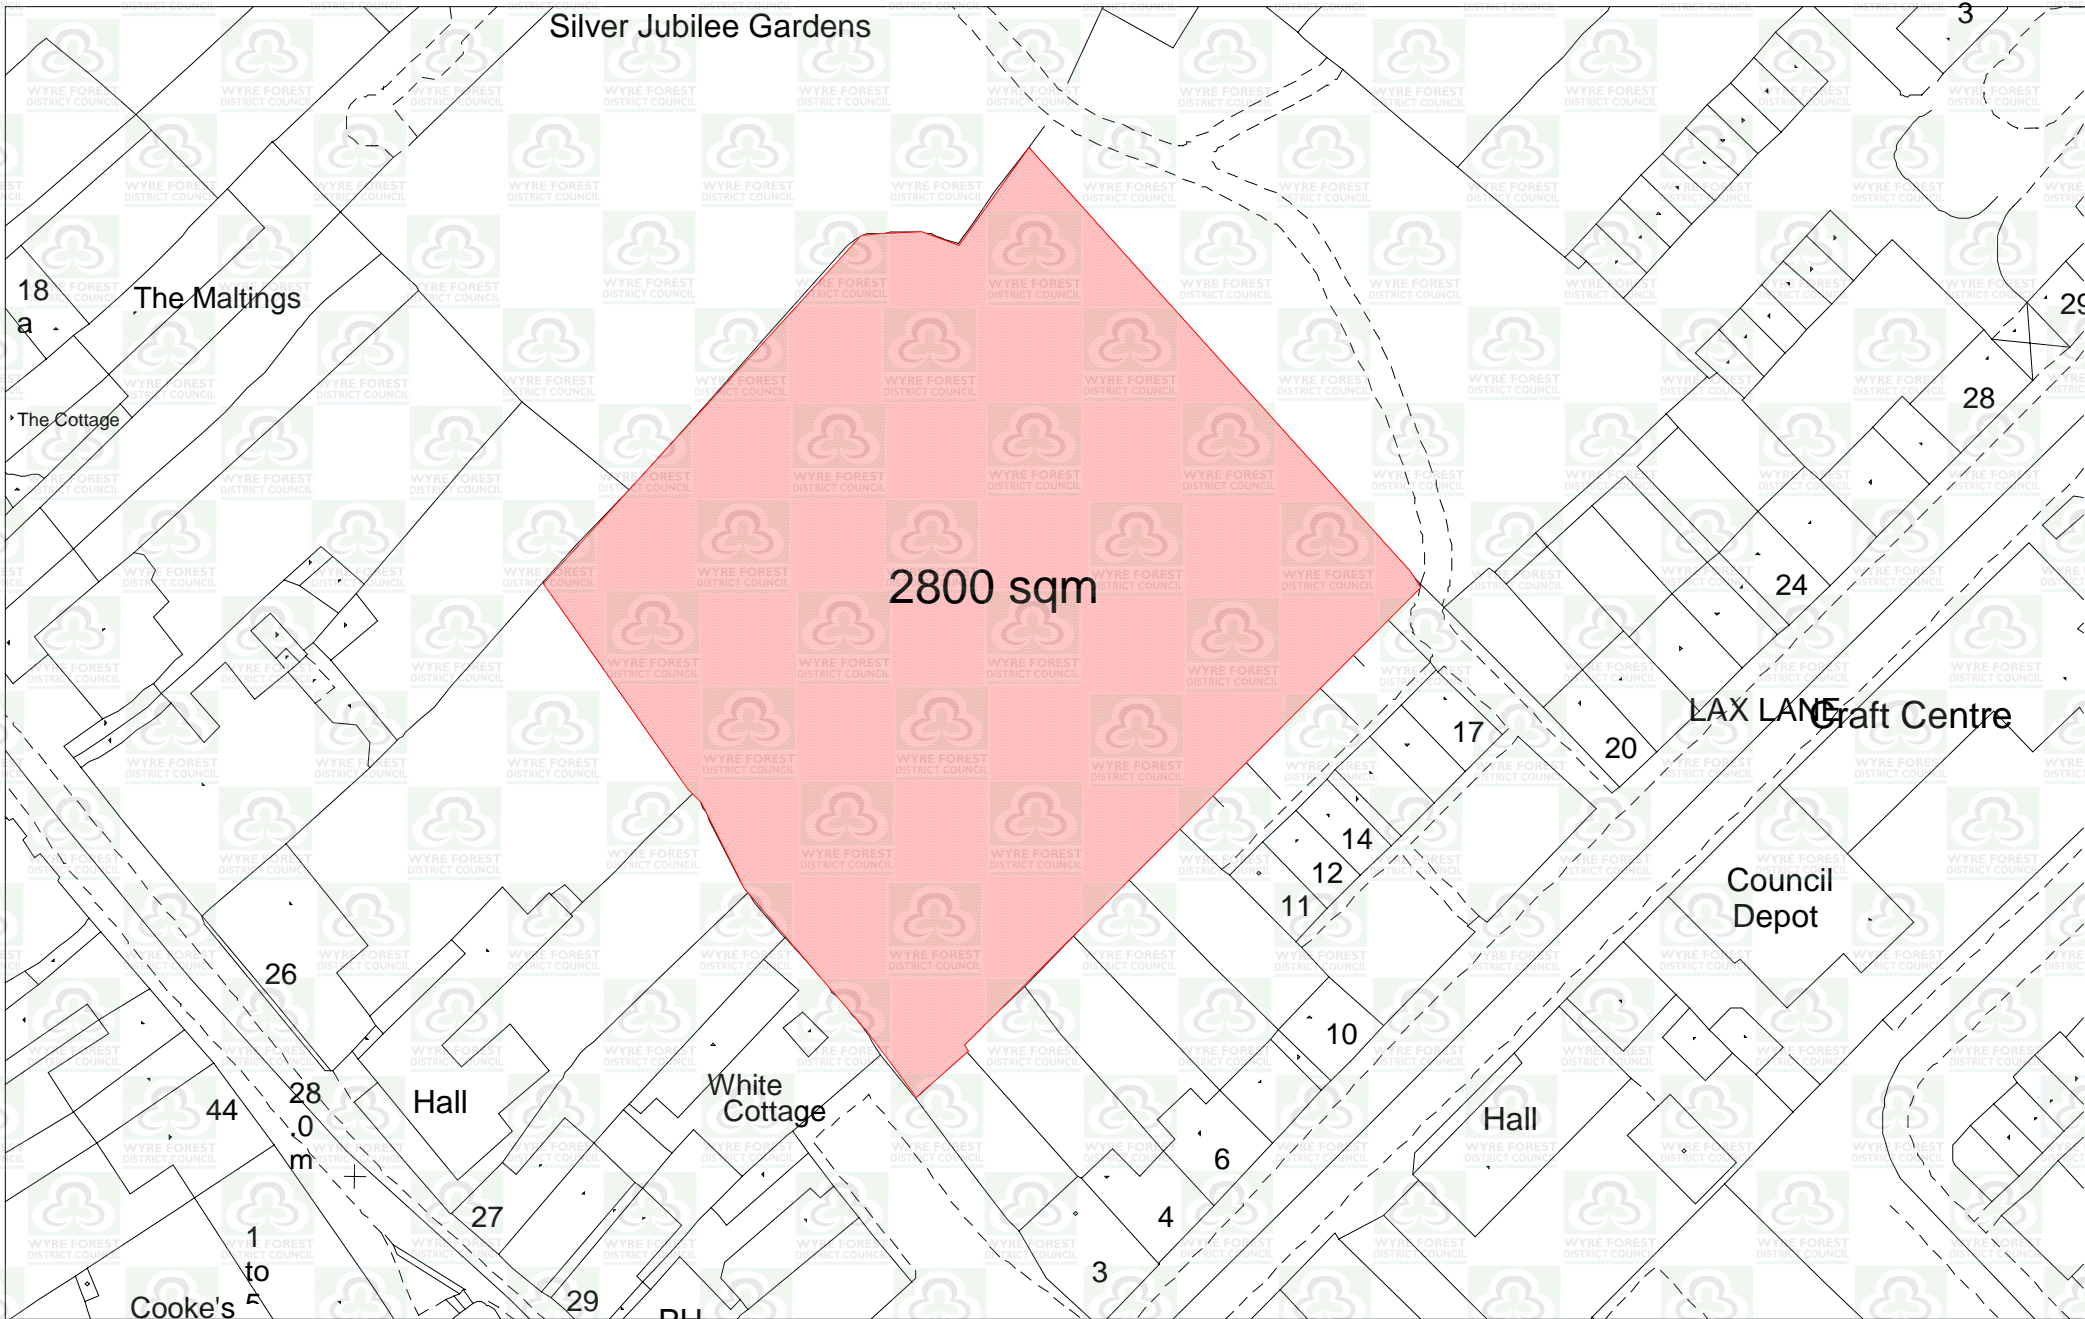

**Plan 2
Bone Mill Quarry**

Based upon the Ordnance Survey mapping with the permission of the Controller of Her
Office (c) Crown Copyright. Unauthorised reproduction infringes Crown Copyright and
prosecution or civil proceedings. Wyre Forest District Council LA 100 01 8317

Date:
Scale:

**Plan 1
QEII Gardens**

Based upon the Ordnance Survey mapping with the permission of the Controller of Her Office (c) Crown-Copyright. Unauthorised reproduction infringes Crown Copyright and prosecution or civil proceedings. Wyre Forest District Council LA 100 01 8317. Date: 2000