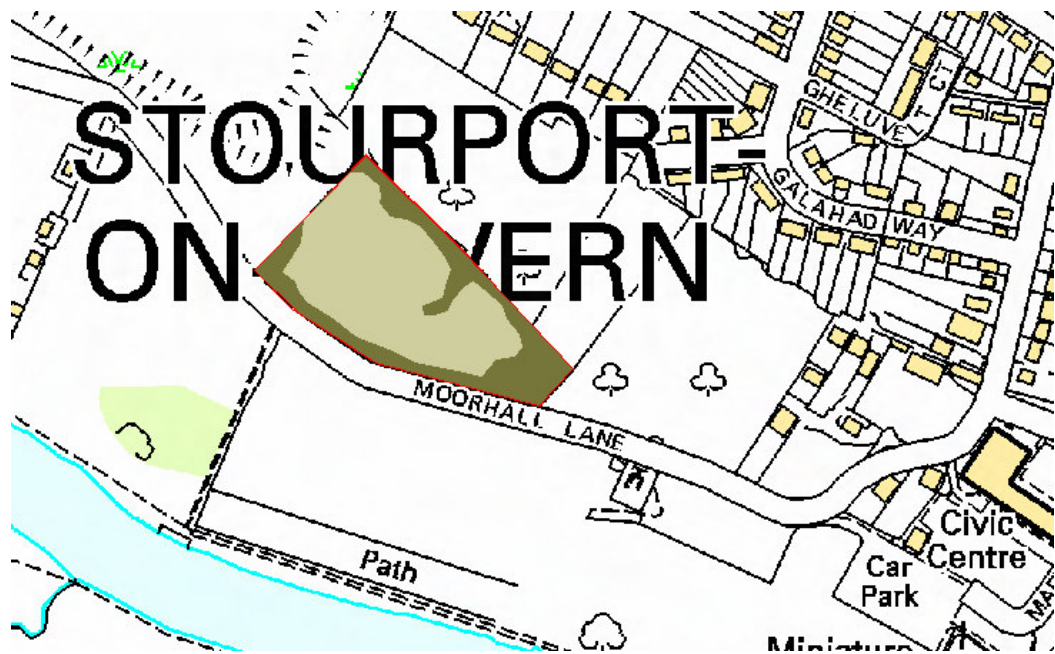

Figure 1
1-25000 Location Map

Moorhall Marsh Shown in red and pink

Figure 2
1-5000 Site Boundary Map

Moorhall Marsh Shown in red and pink

Figure 3
Compartment Map

Dark green areas denote Compartment A
Light green areas denote Compartment B