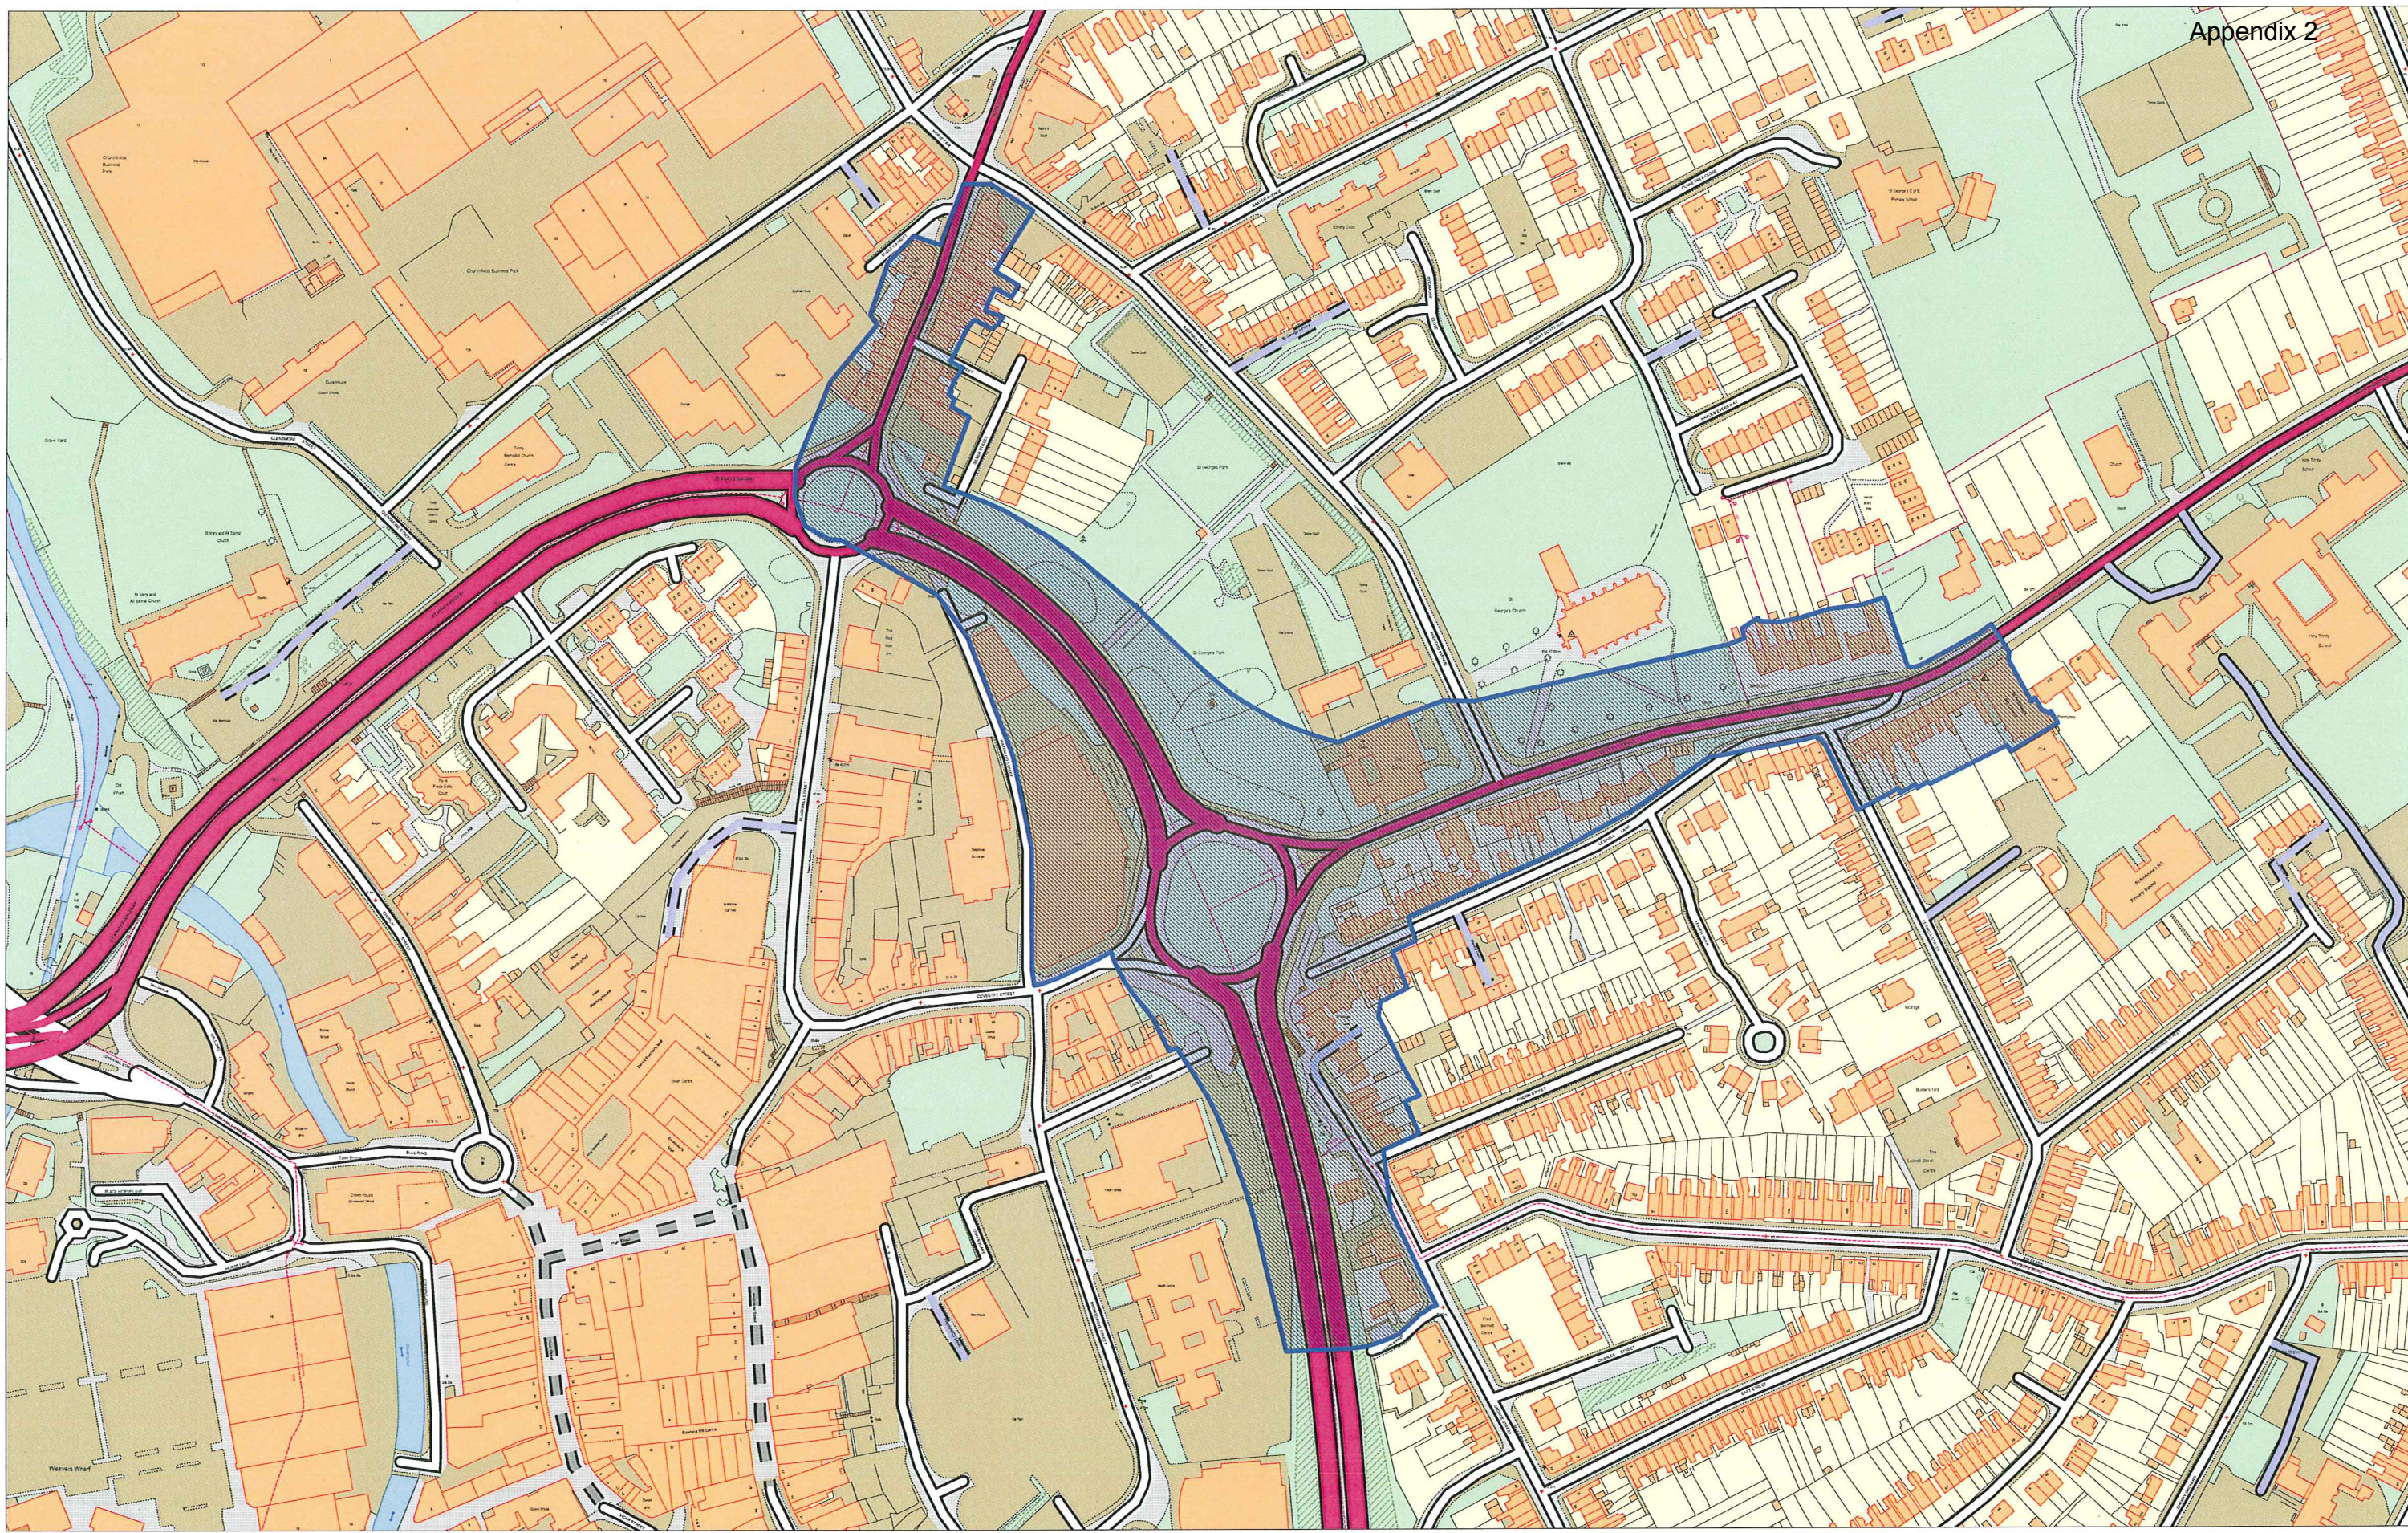

This map is reproduced from Ordnance Survey material with the permission of Ordnance Survey on behalf of the Controller of Her Majesty's Stationery Office (C) Crown Copyright. Unauthorised reproduction infringes Crown copyright and may lead to prosecution or civil proceedings. 100018317. 2008

Air Quality Management Area Proposal 1

Scale : 1:1500
Produced on :
22/12/2008

This map is reproduced from Ordnance Survey material with the permission of Ordnance Survey on behalf of the Controller of Her Majesty's Stationery Office (C) Crown Copyright. Unauthorised reproduction infringes Crown copyright and may lead to prosecution or civil proceedings. 100018317. 2008