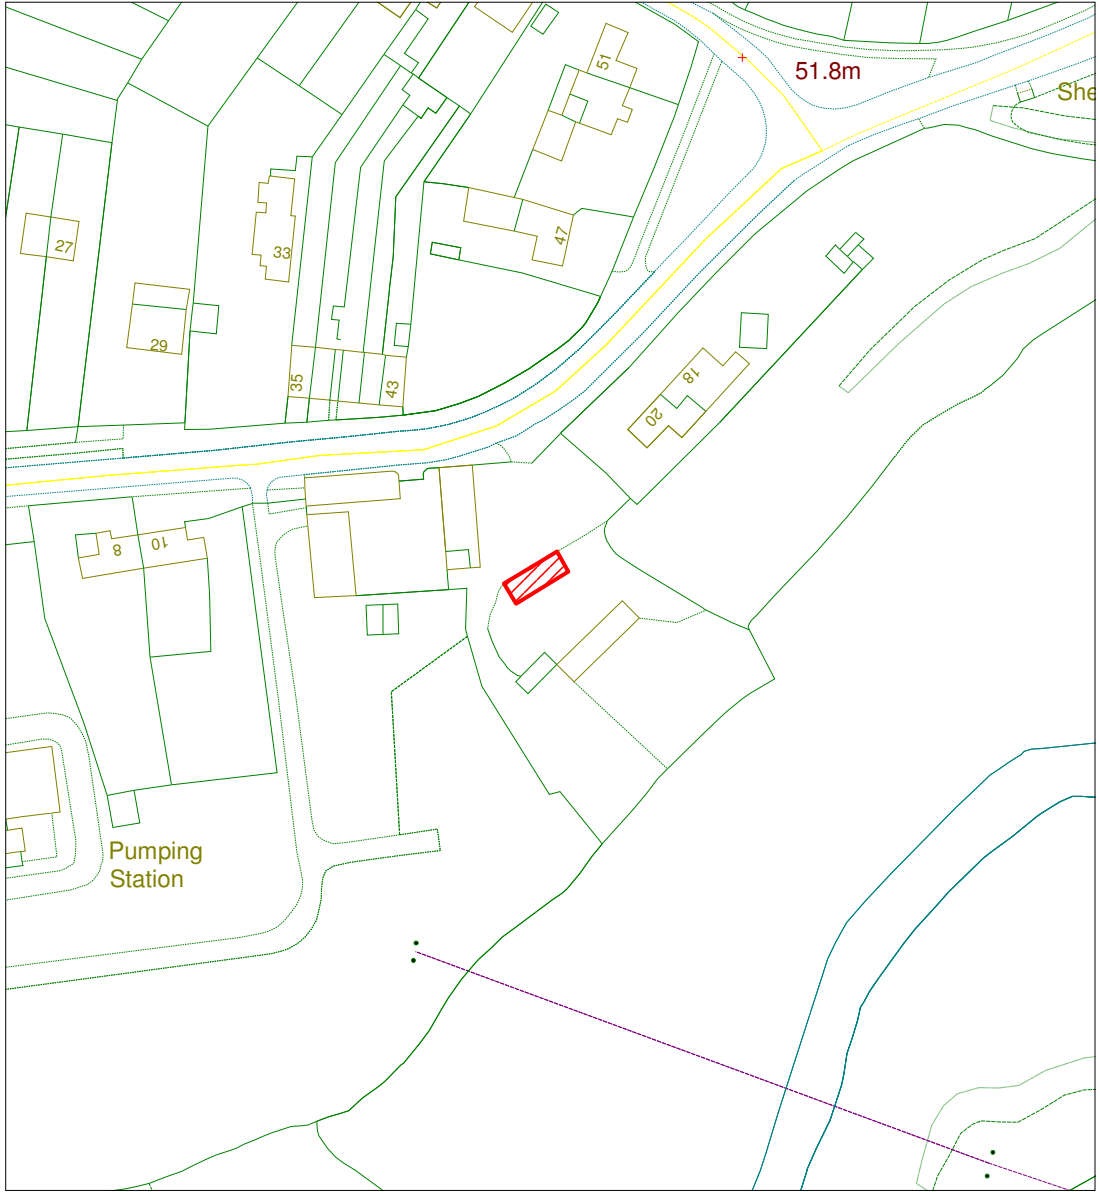

PLANNING AND REGULATORY SERVICES DIRECTORATE
103 Lower Lickhill Road
Stourport
DY13 8UQ

PLANNING COMMITTEE

09/0297

Date:- 26 May 2009

OS sheet:- SO8480NE

Scale:- 1:1000

Based upon the Ordnance Survey mapping with the permission of the Controller of Her Majesty's Stationery Office Crown copyright (C).
Unauthorised reproduction infringes Crown Copyright and may lead to prosecution or civil proceedings. Licence number 100018317.

PLANNING AND REGULATORY SERVICES DIRECTORATE
Blue Ball Business Centre
Caunsall Road
Caunsall
DY11 5YB

Duke House, Clensmore Street, Kidderminster, Worcs, DY10 2JX. Telephone: 01562 732928. Fax: 01562 732556