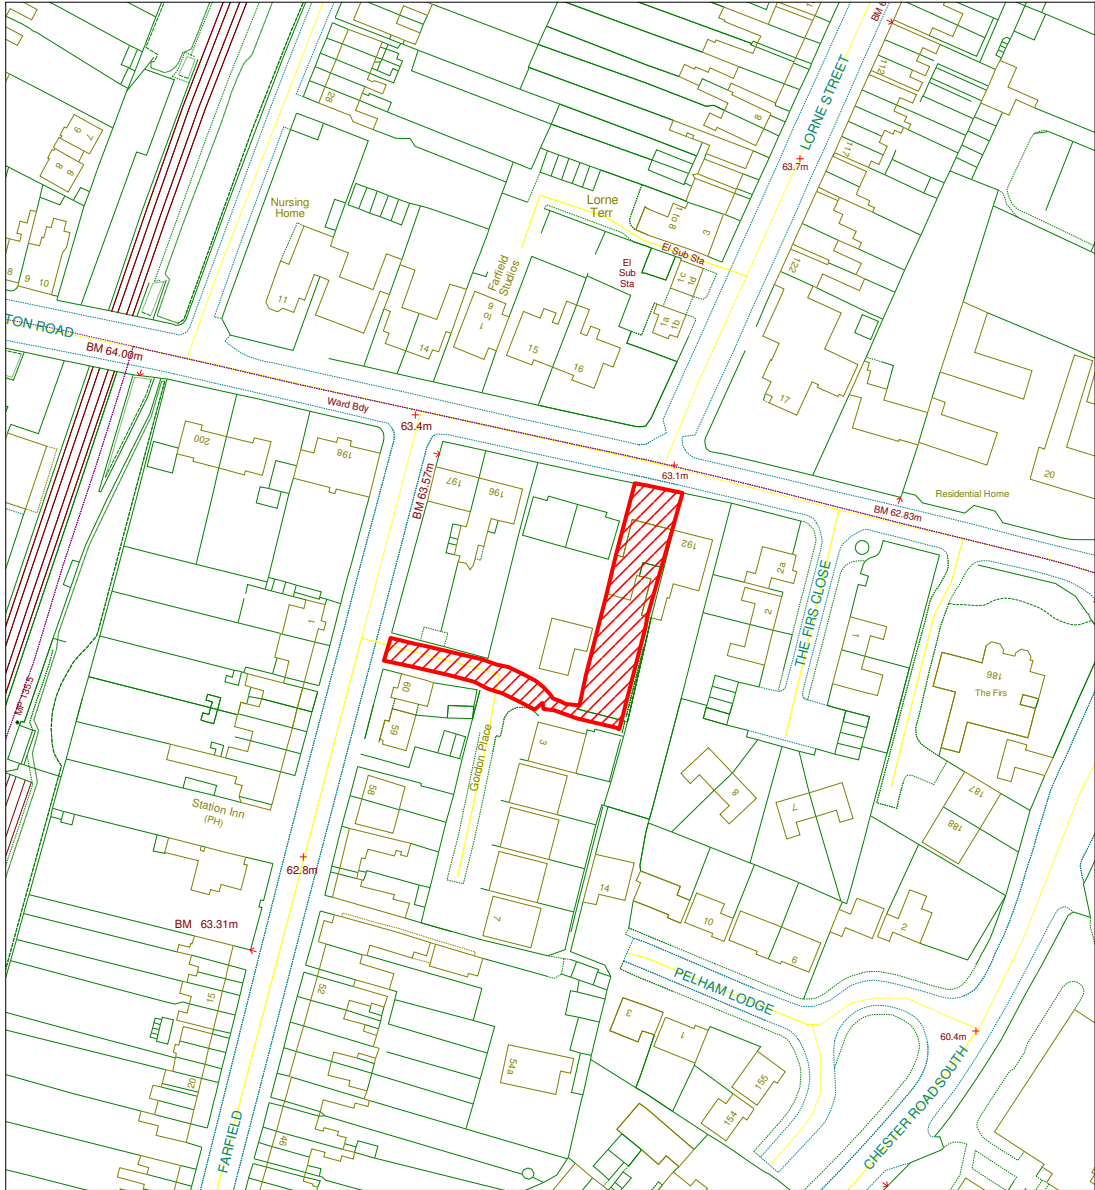

PLANNING AND REGULATORY SERVICES DIRECTORATE
Rear of 193 Comberton Road
Kidderminster
DY10 1UE